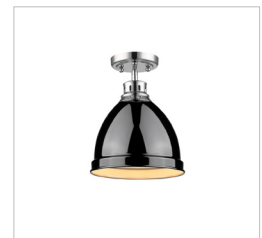

3602-FM CH-BK

GOLDENLIGHTING.COM | TOLL FREE: 800.277.0979 | FAX: 850.877.1346 | EMAIL: cs@goldenlighting.com

Dimensions and specifications are approximate and based on the most current information possible at the time of publication. Golden Lighting reserves the right to make design changes and modifications without prior notice. Golden Lighting products are UL/CUL approved. Unless otherwise noted as pending, Wattages stated are the maximum recommended; however, lower wattages may be used. Bulbs are not included unless otherwise noted. Larger fixtures may require reinforced outlet boxes and additional support. Receipt or possession of this catalog does not constitute an agreement to sell.