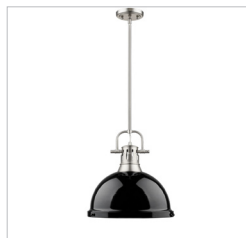

Also Available

3604-L PW-BK